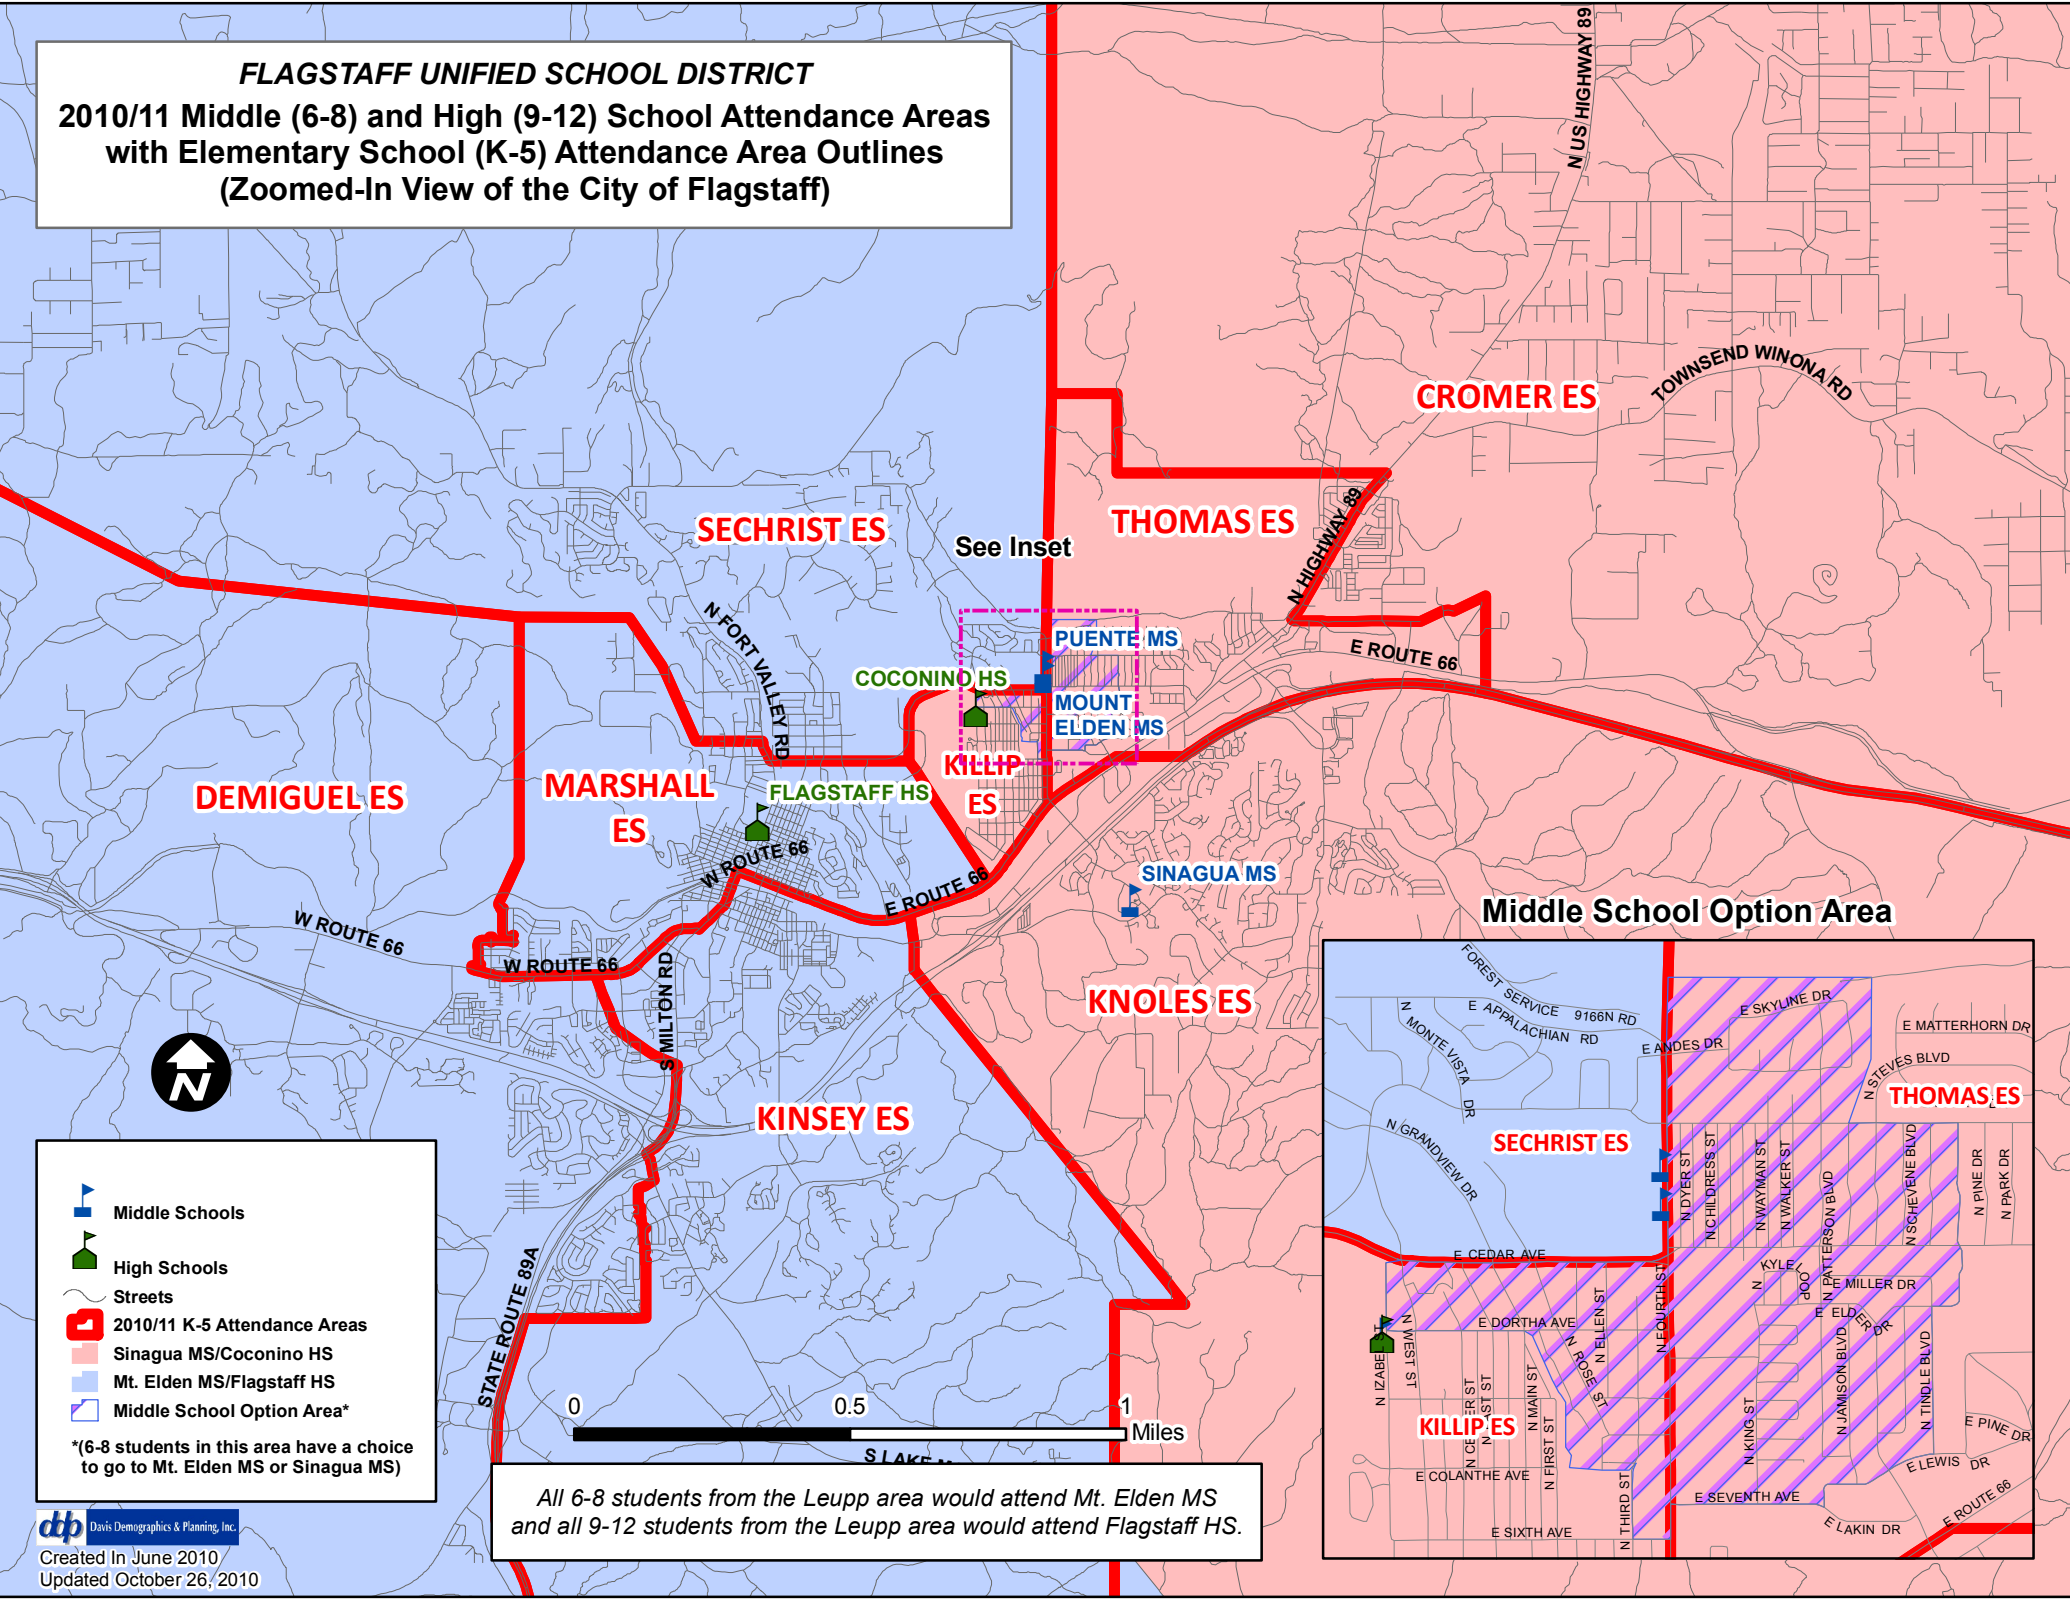

FLAGSTAFF UNIFIED SCHOOL DISTRICT
2010/11 Middle (6-8) and High (9-12) School Attendance Areas
with Elementary School (K-5) Attendance Area Outlines
(Zoomed-In View of the City of Flagstaff)

See Inset

Middle School Option Area

-  Middle Schools
 -  High Schools
 -  Streets
 -  2010/11 K-5 Attendance Areas
 -  Sinagua MS/Coconino HS
 -  Mt. Elden MS/Flagstaff HS
 -  Middle School Option Area*
- * (6-8 students in this area have a choice to go to Mt. Elden MS or Sinagua MS)

All 6-8 students from the Leupp area would attend Mt. Elden MS
 and all 9-12 students from the Leupp area would attend Flagstaff HS.